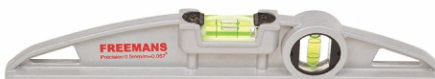

FRL
TAPE
Without Case

Blade Width	2m	3m
13mm	35.00	45.00

TT
TAILOR TAPE

Blade Width	1.5m
16mm	13.00

SPIRIT LEVELS

LT
MAGNETIC TORPEDO LEVEL

Size	Price
200mm	87.00
230mm	93.00

TR
TRAPEZOIDAL ALUMINIUM LEVEL